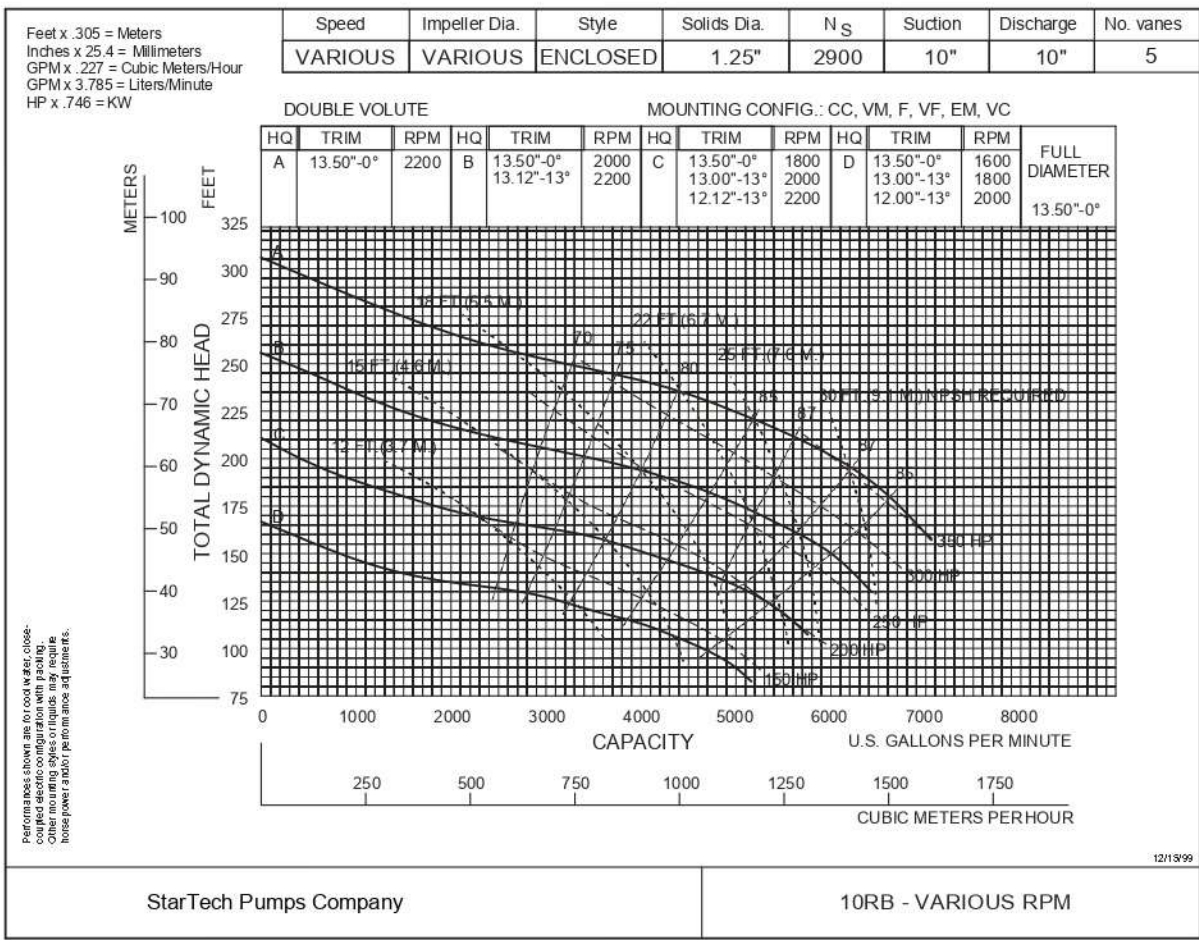

AVAILABLE MOUNTING CONFIGURATIONS

10RB-CC CLOSE-COUPLED
10RB-VM VERTICAL CLOSE-COUPLED

OPERATING LEVELS

MIN FLOW	1750 GPM	397 m ³ /h
MAX FLOW	5700 GPM	1293 m ³ /h
DISCHARGE SIZE	10"	254 mm
SUCTION SIZE	10"	254 mm
SOLIDS HANDLING	1.25"	31.75 mm
MAX SPEED	1800 RPM	1800 RPM
SHUT-OFF HEAD	200'	61 m
MAX WORKING PRESSURE	155 PSI	1069 kPa
BEP HEAD	130'	39.6 m
BEP FLOW	4900 GPM	1112 m ³ /h
BEP PERCENT	87%	87%

10RB-CC

PUMP DIMENSIONS										
MODEL	CONNECTION		DISCHARGE INCREMENT	AK DIM.	DD	S	X	Y	Z	LP
	DISCHARGE	SUCTION								
10RB	10	10	90°	12.5	19.12	-	14	10.55	12	11.68

MOTOR DIMENSIONS										
MOTOR FRAME	AK DIM.	A	B	D	E	F	H	AB	BA	LC
324-6	12.5	14.25	14	8	6.25	12	0.66	12.22	5.5	22.19
364-5	12.5	15.75	14	9	7	12.25	0.66	13.2	6.12	24.31
404-5	12.5	18.5	16.62	10	8	13.75	0.81	16.39	6.88	29.97