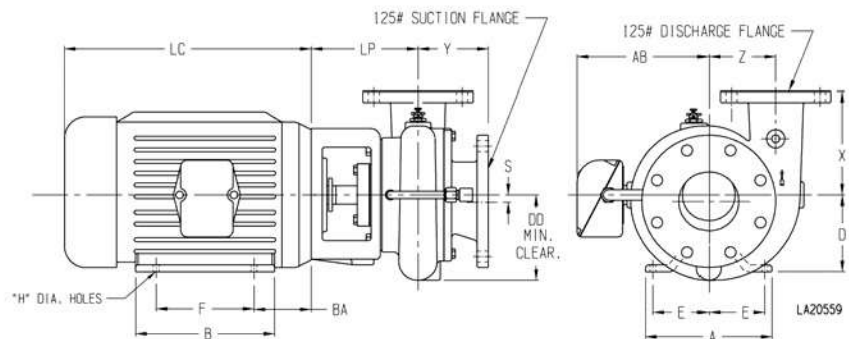

AVAILABLE MOUNTING CONFIGURATIONS

10RB-CC CLOSE-COUPLED
10RB-VM VERTICAL CLOSE-COUPLED

OPERATING LEVELS

MIN FLOW	1750 GPM	397 m ³ /h
MAX FLOW	5700 GPM	1293 m ³ /h
DISCHARGE SIZE	10"	254 mm
SUCTION SIZE	10"	254 mm
SOLIDS HANDLING	1.25"	31.75 mm
MAX SPEED	1800 RPM	1800 RPM
SHUT-OFF HEAD	200'	61 m
MAX WORKING PRESSURE	155 PSI	1069 kPa
BEP HEAD	130'	39.6 m
BEP FLOW	4900 GPM	1112 m ³ /h
BEP PERCENT	87%	87%

10RB-CC

PUMP DIMENSIONS										
MODEL	CONNECTION		DISCHARGE INCREMENT	AK DIM.	DD	S	X	Y	Z	LP
	DISCHARGE	SUCTION								
10RB	10	10	90°	12.5	19.12	-	14	10.55	12	11.68

MOTOR DIMENSIONS										
MOTOR FRAME	AK DIM.	A	B	D	E	F	H	AB	BA	LC
324-6	12.5	14.25	14	8	6.25	12	0.66	12.22	5.5	22.19
364-5	12.5	15.75	14	9	7	12.25	0.66	13.2	6.12	24.31
404-5	12.5	18.5	16.62	10	8	13.75	0.81	16.39	6.88	29.97